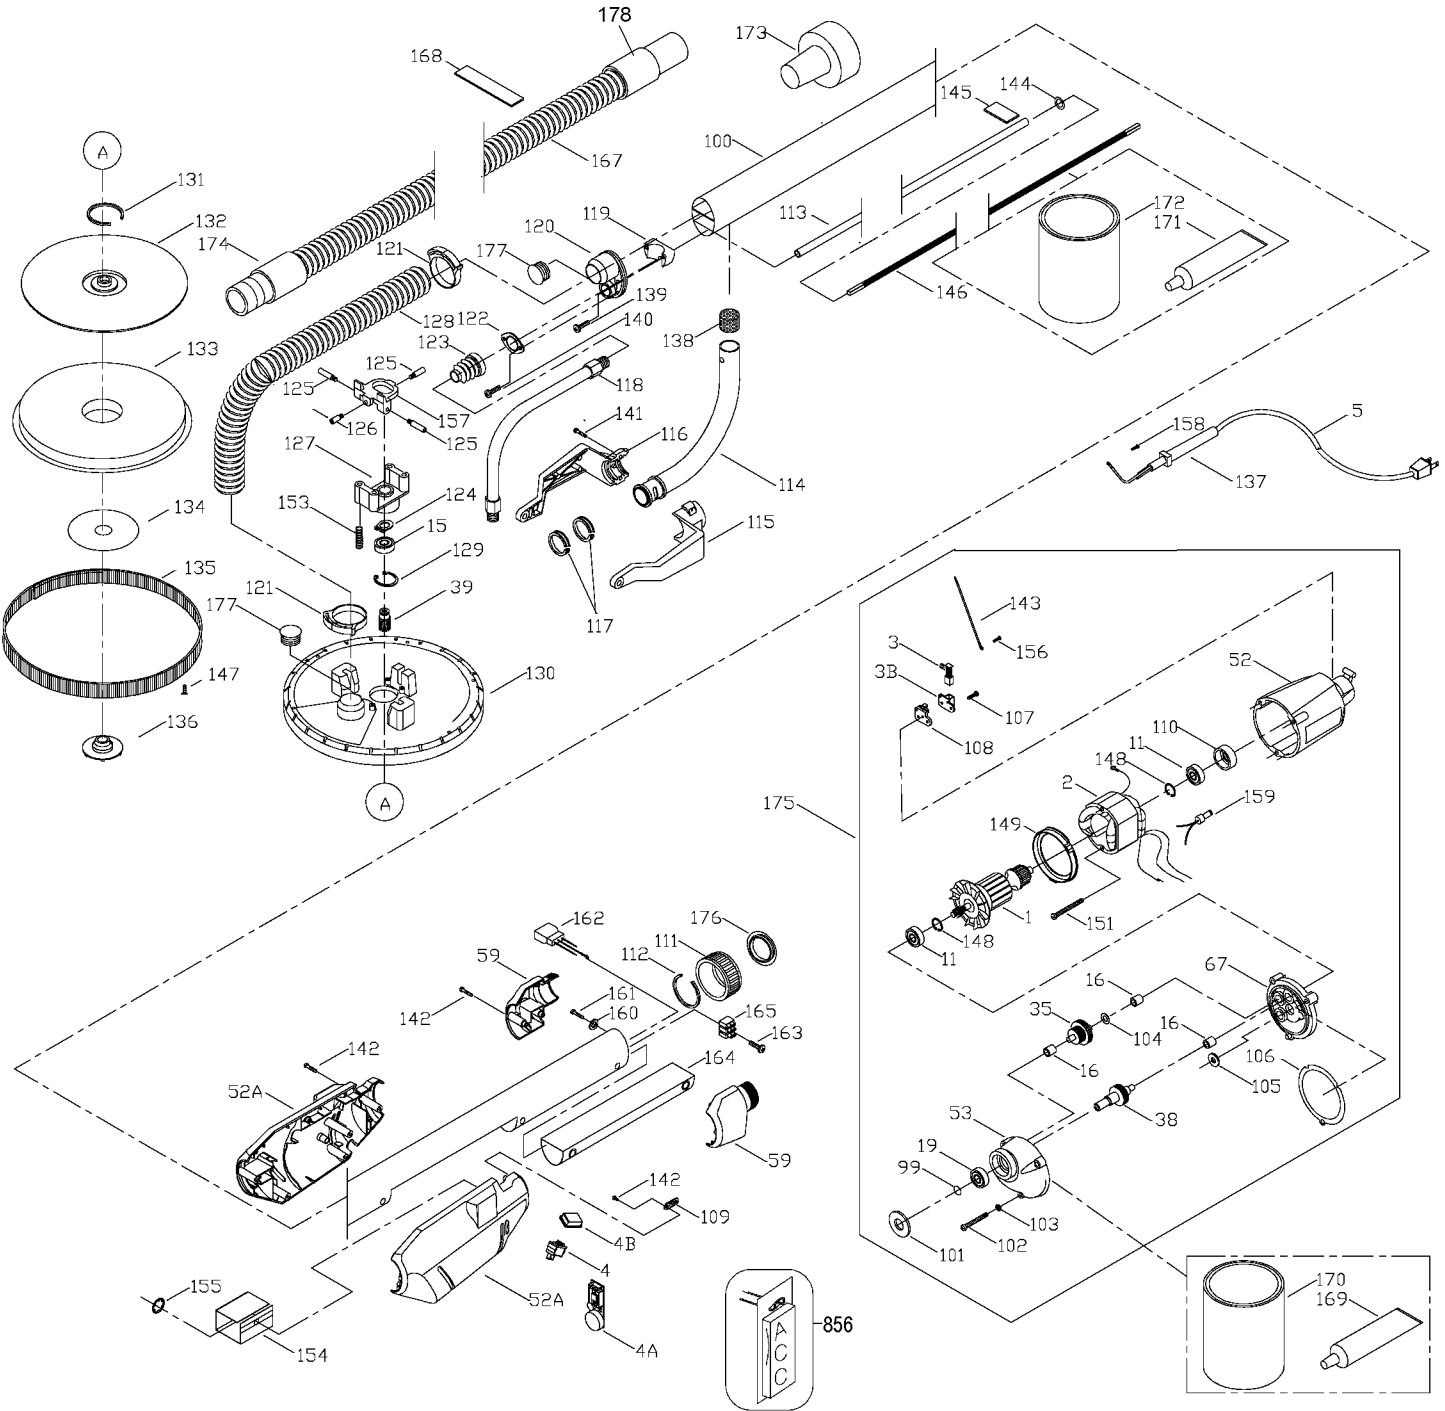

PORTER-CABLE

DRYWALL SANDER

WARNING: Electrical repairs should only be attempted by trained repairmen. Contact the nearest Porter-Cable Service Center or other competent repair center.

7800
7801

Parts List for 7800 Type 1

Item Number	Part Number	Description	Qty Required
1	896939	ARMATURE	1
1	885333	ARMATURE 230V	1
1	877753	ARMATURE	1
2	000000-00	No Longer Available	1
2	885332	FIELD 230V	1
2	877754	FIELD	1
3	N119739	BRUSH & SPRING	2
3	694301	BRUSH HOLDER	2
4	887454	SWITCH (ON-OFF)	1
4	887453	SWITCH	1
4	N029762	CONTROL MODULE	1
4	877723	VARIABLE SPEED CONTR	1
4	887452	DUST SHIELD	1
5	652775-00	CORD ASSY.	1
5	882017	CORD & PLUG	1
11	330003-85	BEARING	2
15	330003-64	BALL BEARING	1
16	330004-00	BEARING,NEEDLE	2
19	330003-17	BEARING,BALL	1
35	697674-SV	IDLER ASSY	1
38	877787	SPINDLE GEAR ASSY	1
39	A04176	SPINDLE	1
52	876677	MOTOR HSG PKG	1
52	903845	MOTOR HSG	1
53	886654SV	GEAR HOUSING	1
59	885163	VACUUM ADAPT HSG SET	1
67	697684SV	INTERMEDIATE PLATE	1

COPYRIGHT© 2005. All Rights Reserved.

Parts list, pricing, and availability subject to change. Please visit www.dewaltservicenet.com for current parts information.