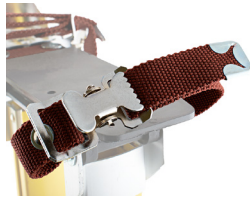

TP03648
36-48 Inch

TP04864
48-64 Inch

Designed For Strength & Comfort.

Webbed straps and self-locking buckles are tough, durable, and provide a firm footing, while maintaining all-day comfort.

Engineered For Safety & Simplicity.

Strut brace holds strut securely in place, and allows quick and easy height adjustment.

Reinforced For Security & Stability.

Tapered strut anchors lock the joint firmly in place, maximizing stability and safety.

Built To Last.

High density rubber soles with steel connection points and heavy duty tread resist wear and tear, and improve traction.

Replacement Parts Available For All Models.