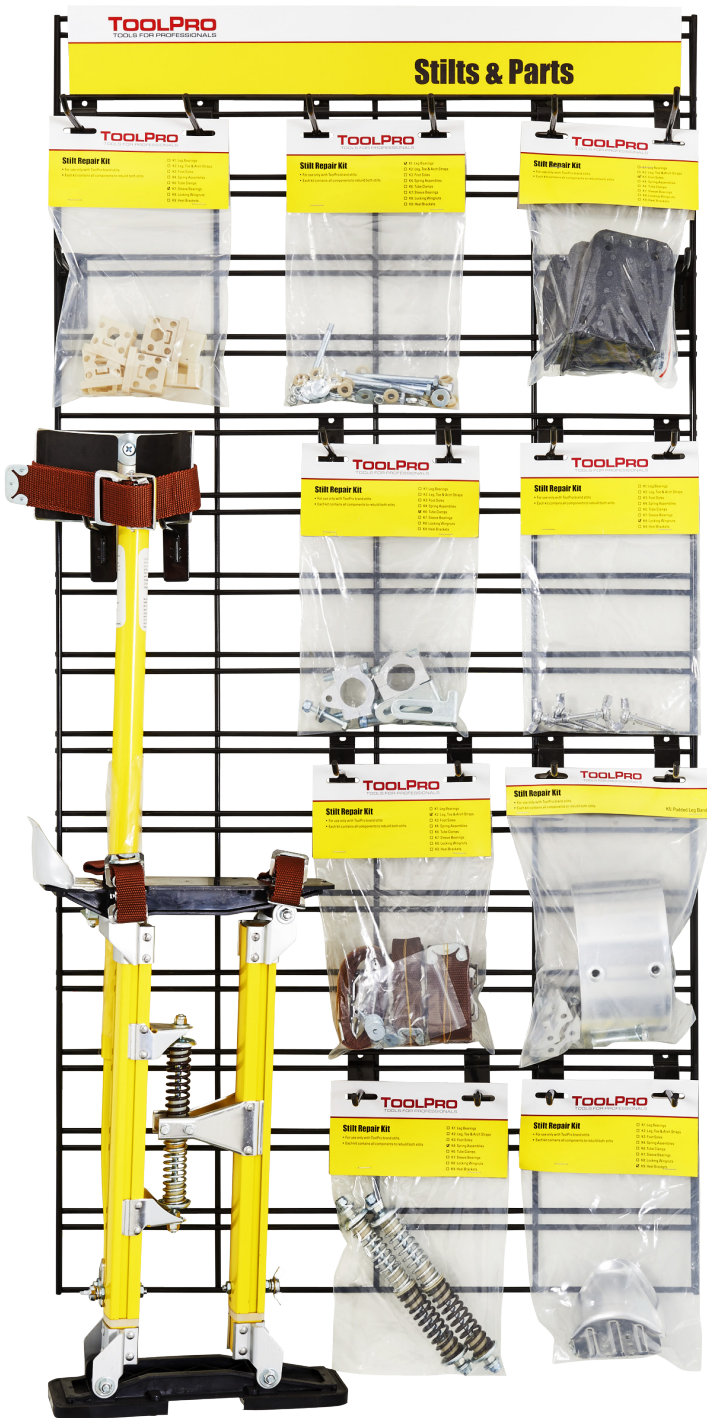

Quality merchandising boosts your sales.

2' x 4' Stilts & Parts Merchandiser Hangs On Your Existing Slat Wall

Qty	Items	PN
3	K1 Stilt Kit - Leg Bearings	TP02451
3	K2 Stilt Kit - Straps	TP02452
3	K3 Stilt Kit - Soles	TP02453
3	K4 Stilt Kit - Spring Assemblies	TP02454
3	K5 Stilt Kit - Leg Bands	TP02455
3	K6 Stilt Kit - Tube Clamps	TP02456
3	K7 Stilt Kit - Sleeve Bearings	TP02457
3	K8 Stilt Kit - Wingnuts	TP02458
3	K9 Stilt Kit - Heel Brackets	TP02459
1	TP01830 Demo Stilt	TPSAMPLE1

Qty	Display Components	PN
1	Slatgrid, 2' x 4', black	04250
4	Gridwall Mount Bracket, black	04410
11	Gridwall Hook, 6" x 1/4", black	01839
3	Grid Mounting Bracket, black	04409

PRODUCTS READY TO SHIP.
GET YOUR *Advantage* TODAY.